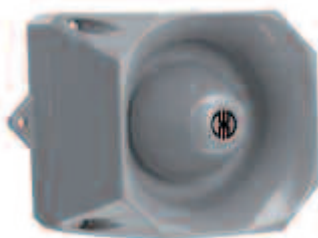

Page 180

494

LED Beacon/Siren Combination

- High visibility LED Beacon with integrated siren
- Colour intensive light effect thanks to LEDs in the same colour as the lenses
- Sound output of 90 dB
- Simple mounting thanks to integrated mounting bracket
- The optical signal also offers very good sideward visibility

Page 174

441

Flash/Multi-Tone Sounder Combination

- Multi-Tone Sounder in combination with Xenon Flash
- 32 tones for a diverse range of applications
- Sound output adjustable up to 110 dB
- 2 tones can be triggered externally
- Optical and audible signal can be triggered separately

Page 175

144

Multi-Tone Sounder

- Sound output adjustable up to 110 dB
- 32 tones for a diverse range of applications
- 3 tones can be triggered externally

Page 210

139

Multi-Tone Sounder

- Sound output adjustable up to 105 dB
- 32 tones for a diverse range of applications
- 2 tones can be triggered externally
- High protection rating IP 66

Page 206

141

Multi-Tone Sounder

- Sound output adjustable up to 110 dB
- 32 tones for a diverse range of applications
- 2 tones can be triggered externally
- High protection rating IP 66

Page 207